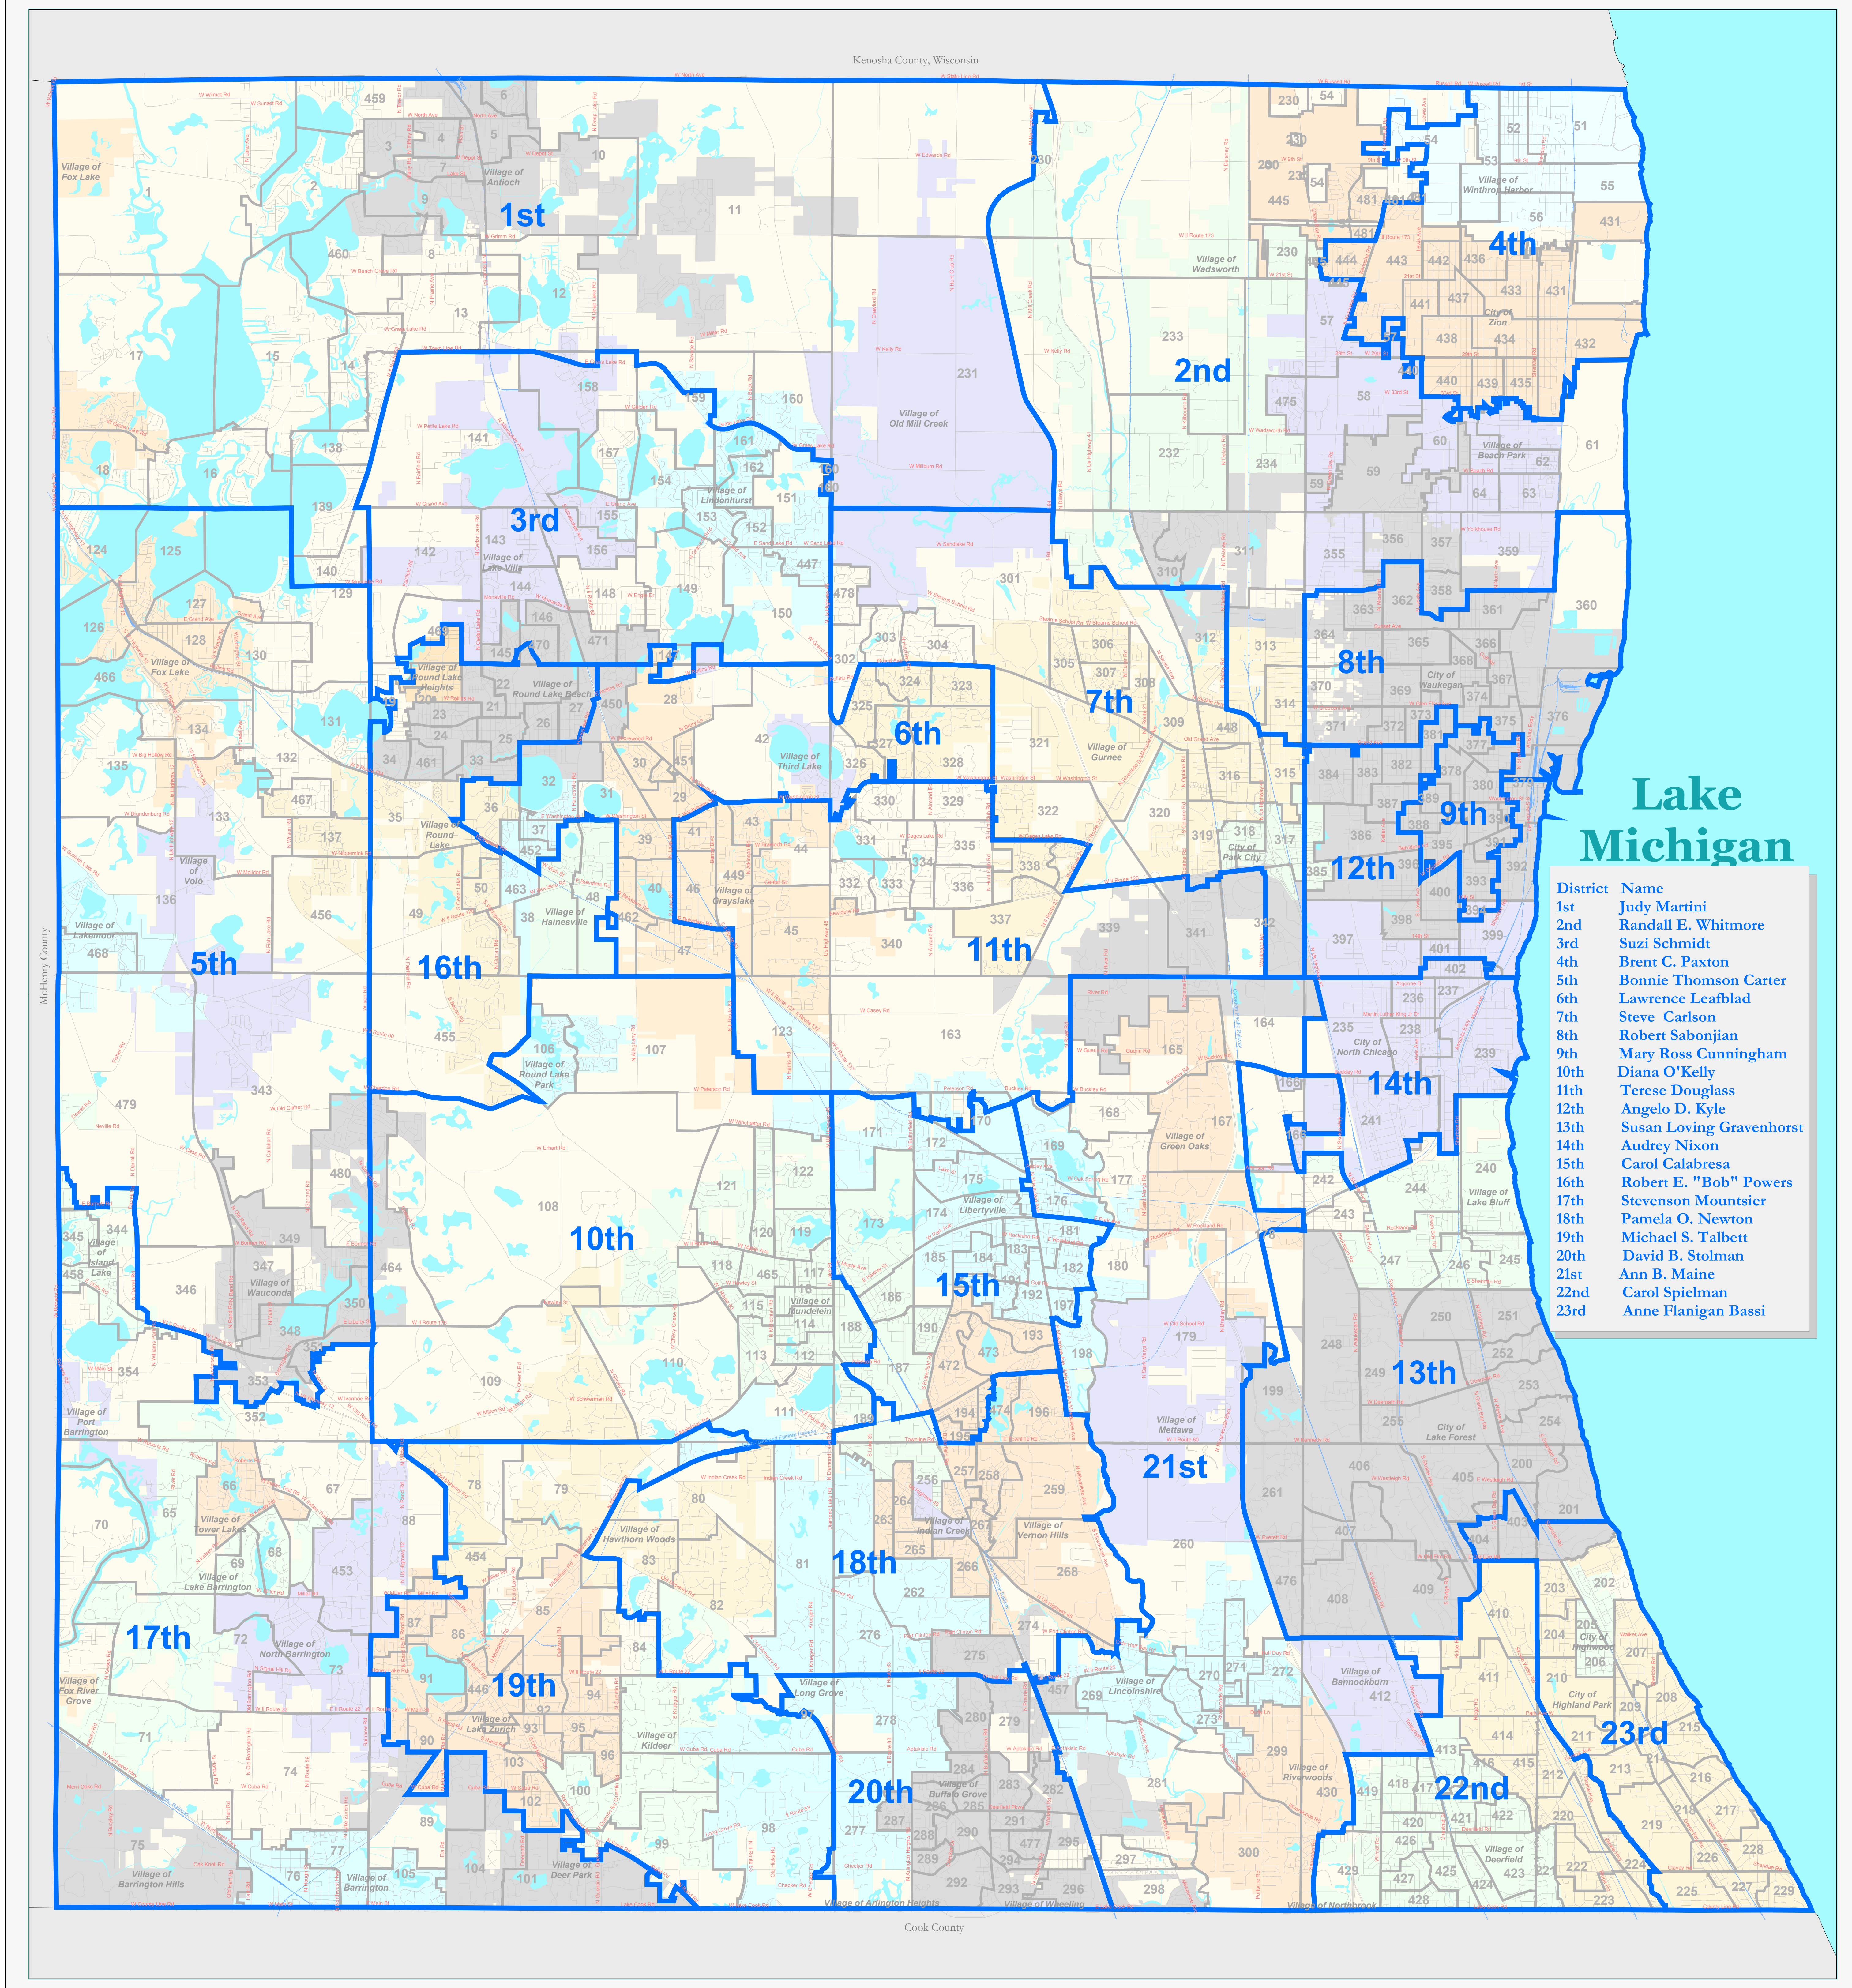

Lake County, Illinois - County Board Districts

District	Name
1st	Judy Martini
2nd	Randall E. Whitmore
3rd	Suzi Schmidt
4th	Brent C. Paxton
5th	Bonnie Thomson Carter
6th	Lawrence Leafblad
7th	Steve Carlson
8th	Robert Sabonjian
9th	Mary Ross Cunningham
10th	Diana O'Kelly
11th	Terese Douglass
12th	Angelo D. Kyle
13th	Susan Loving Gravenhorst
14th	Audrey Nixon
15th	Carol Calabresa
16th	Robert E. "Bob" Powers
17th	Stevenson Mountsier
18th	Pamela O. Newton
19th	Michael S. Talbott
20th	David B. Stolman
21st	Ann B. Maine
22nd	Carol Spielman
23rd	Anne Flanigan Bassi

Prepared by:
 Lake County Department of Information and Technology
 GIS/Mapping Division
 18 North County Street
 Waukegan, Illinois 60085-4357
 (847) 377-2373

3,900 0 3,900 7,800 11,700 Feet

Revised:
 2008

- County Board Districts
- Major Water
- Election Precincts
- Road Centerlines
- Rail Road
- Unincorporated Area